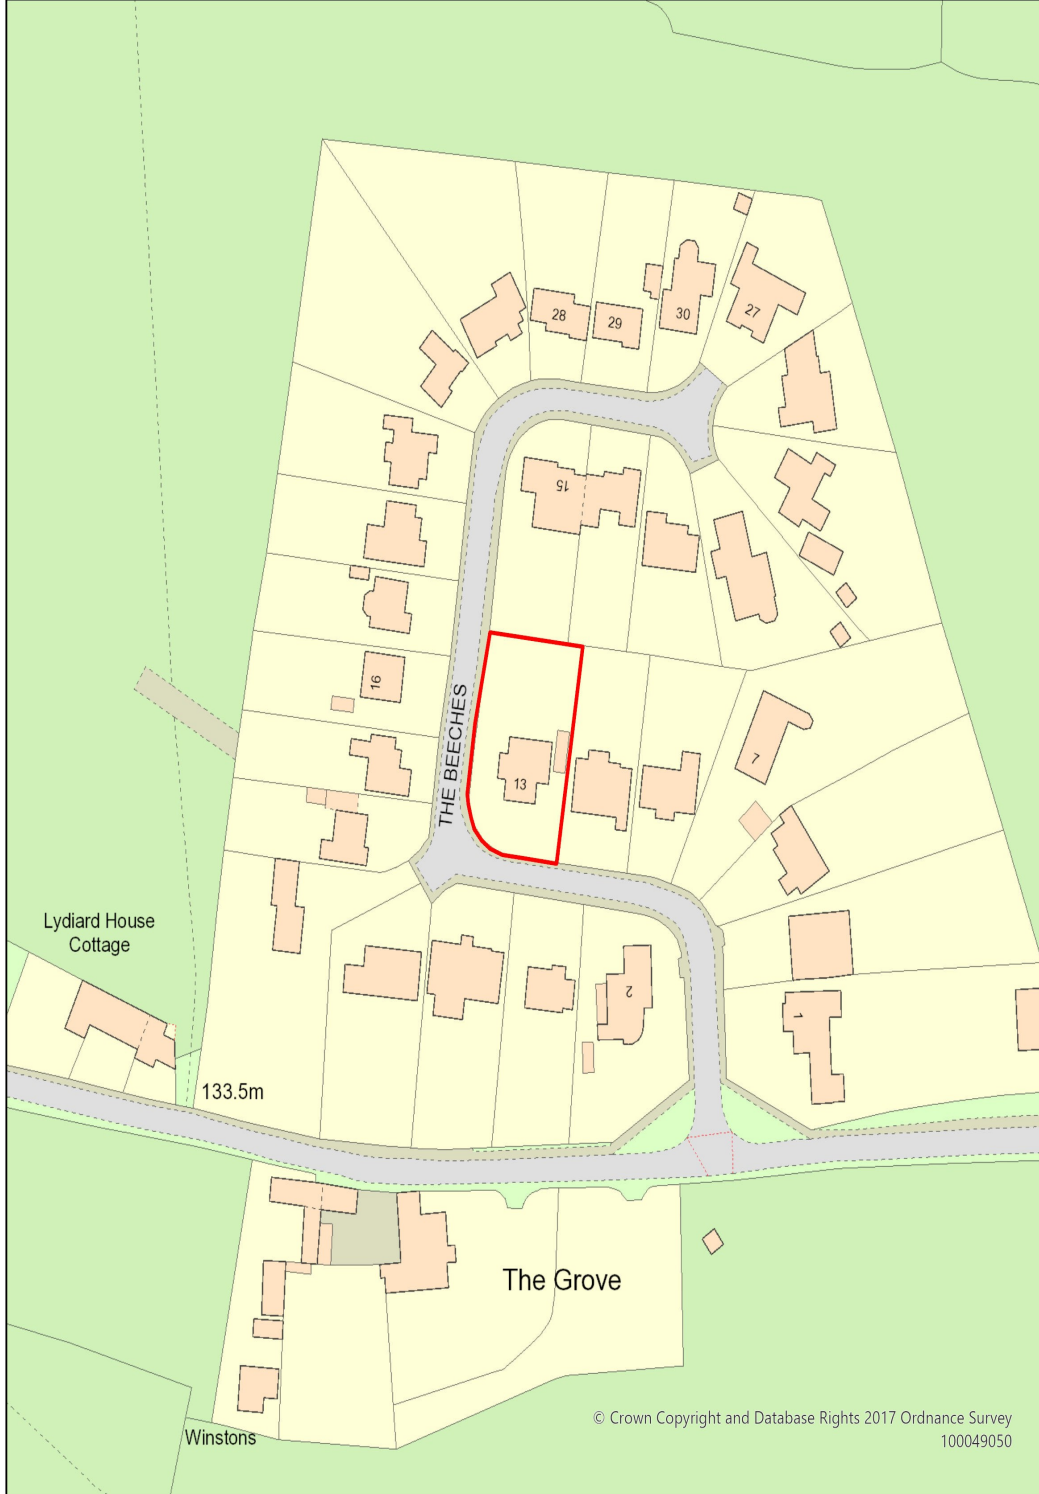

Wiltshire Council

PL/2021/09418

13 THE BEECHES, LYDIARD
MILLICENT, SWINDON, SN5
3LT

© Crown Copyright and Database Rights 2017 Ordnance Survey
100049050

1:1,250

408923E 186087N m

© Crown Copyright and Database Rights 2022 Ordnance Survey Licence No 100049050